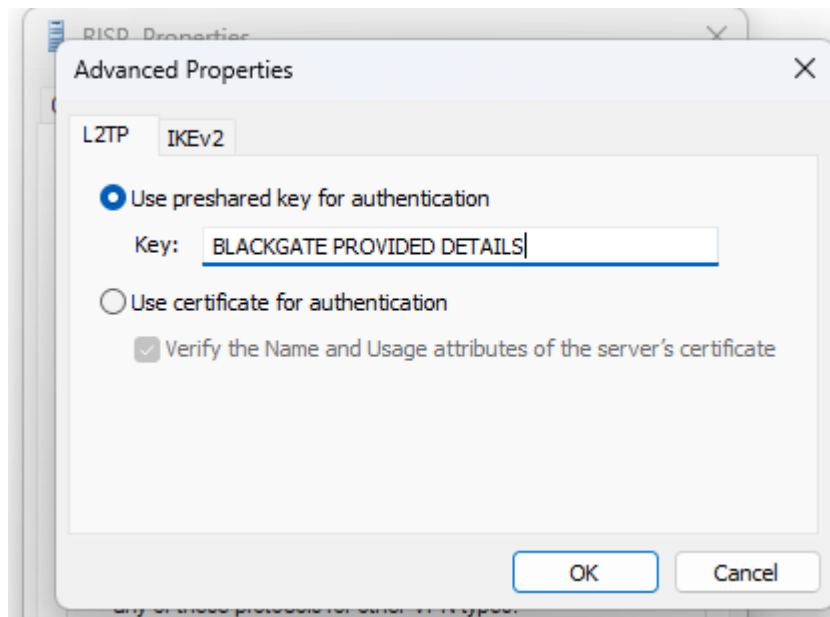

Step 10:

Step 11:

Click OK and on the screen select: Advanced settings that opens the following details.

Step 12:

Step 13:

Step 14:

Step 15:

Step 16:

Step 17:

You are now connected with the location provided by BlackGATE.