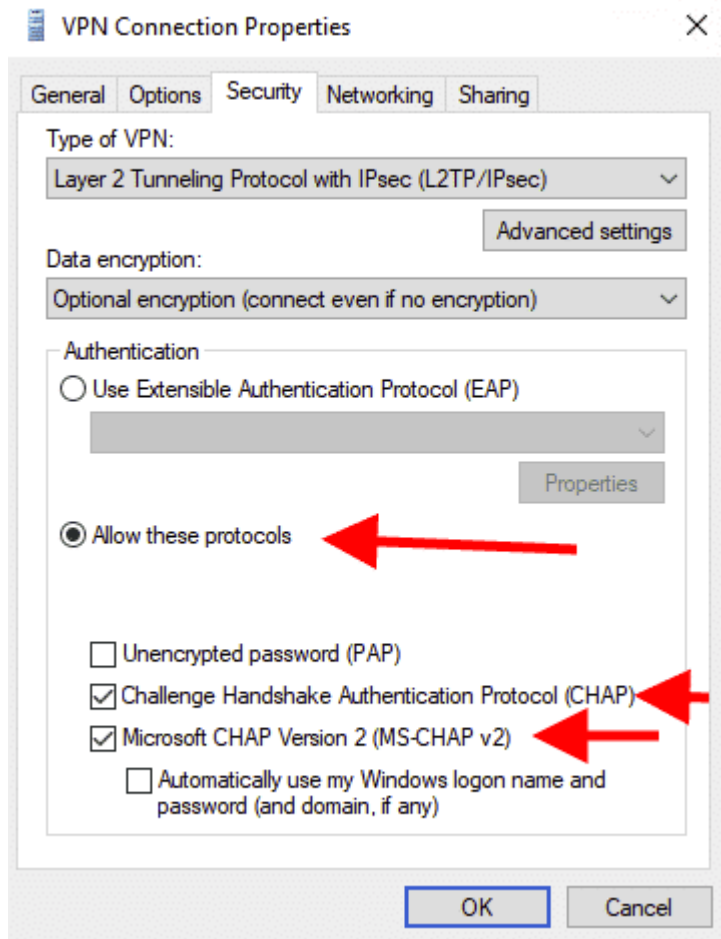

### Step 2:

Step 3:

Step 4:

Step 5:

Step 6:

Step 7:

Step 8:

Step 9:

Step 10:

Step 11:

Click OK and on the screen select: Advanced settings that opens the following details.

Step 12:

Step 13:

Step 14:

Step 15:

Step 16:

Step 17:

You are now connected with the location provided by BlackGATE.