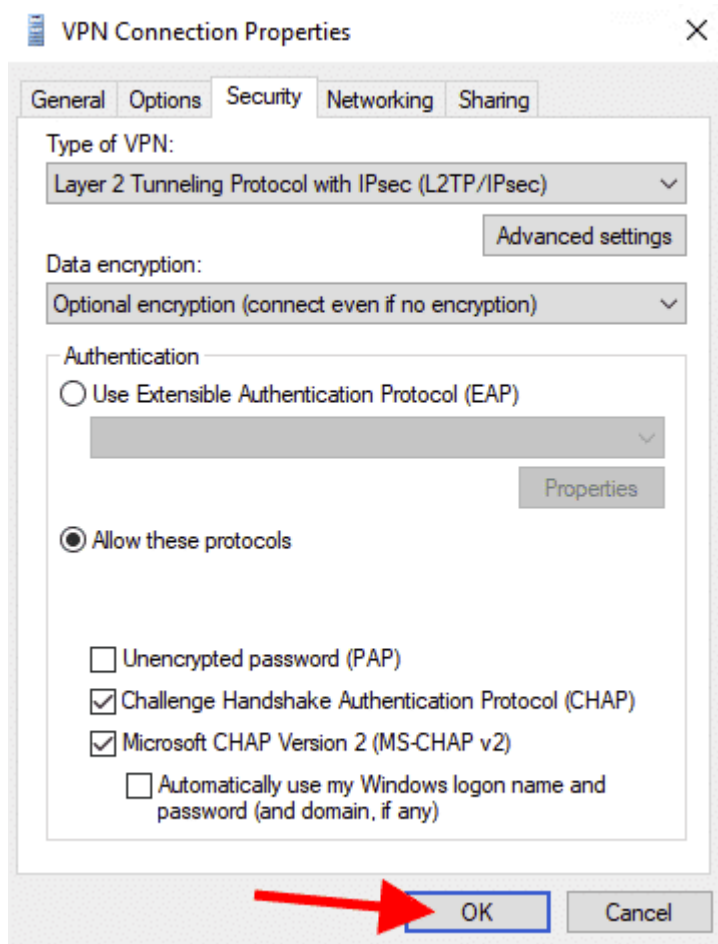

### Step 2:

Step 3:

Step 4:

Step 5:

Step 6:

Step 7:

Step 8:

Step 9:

Step 10:

Step 11:

Click OK and on the screen select: Advanced settings that opens the following details.

Step 12:

Step 13:

Step 14:

Step 15:

Step 16:

Step 17:

You are now connected with the location provided by BlackGATE.