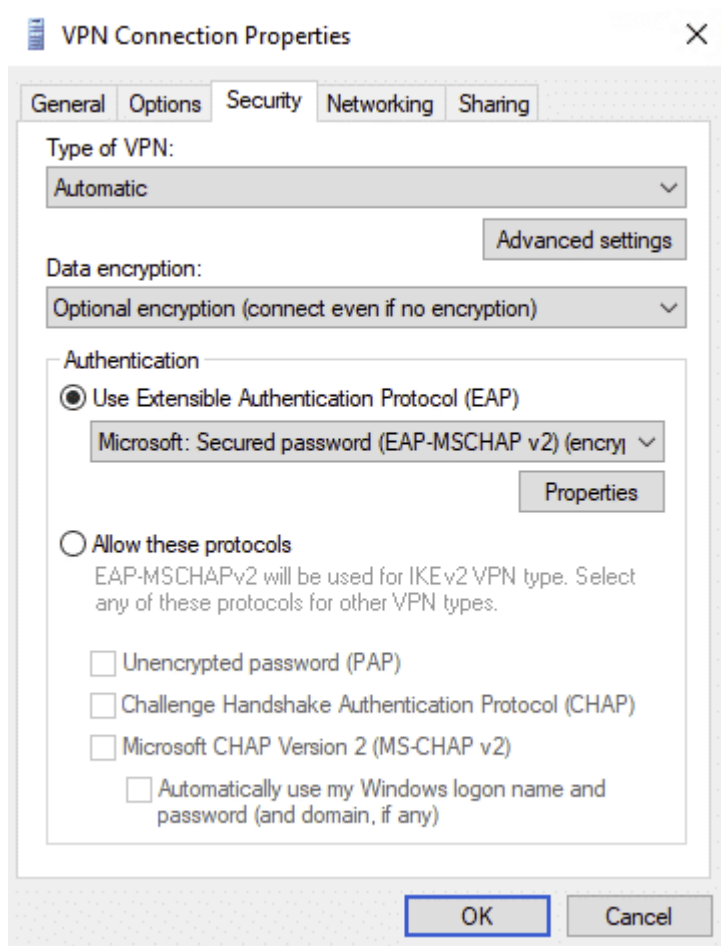

## VPN

Tina Ooms - Hanemaaijer - 2025-08-14 - [Internetverbindingen](#)

This is a manual to connect to a location VPN with details provided by BlackGATE.

### Step 2:

Step 3:

Step 4:

Step 5:

Step 6:

Step 7:

Step 8:

Step 9:

Step 10:

Step 11:

Click OK and on the screen select: Advanced settings that opens the following details.

Step 12:

Step 13:

Step 14:

Step 15:

Step 16:

Step 17:

You are now connected with the location provided by BlackGATE.