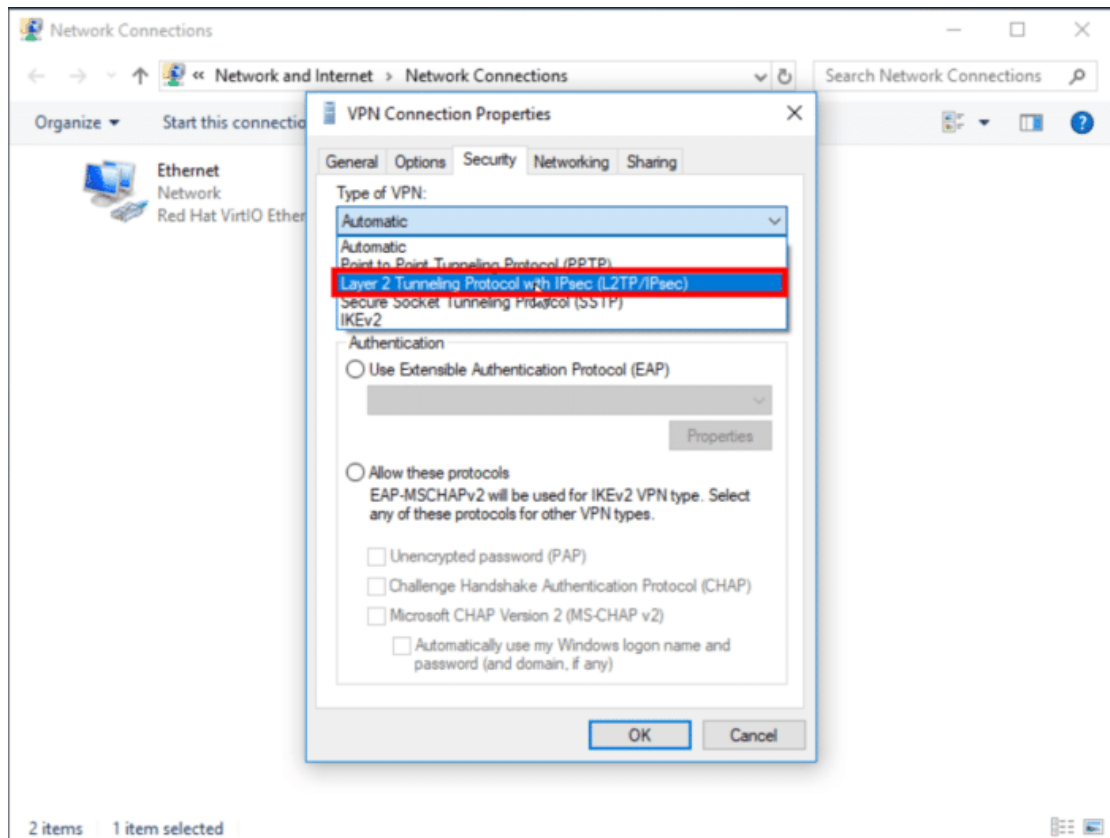

### Step 2:

Step 3:

Step 4:

Step 5:

Step 6:

Step 7:

Step 8:

Step 9:

Step 10:

Step 11:

Click OK and on the screen select: Advanced settings that opens the following details.

Step 12:

Step 13:

Step 14:

Step 15:

Step 16:

Step 17:

You are now connected with the location provided by BlackGATE.