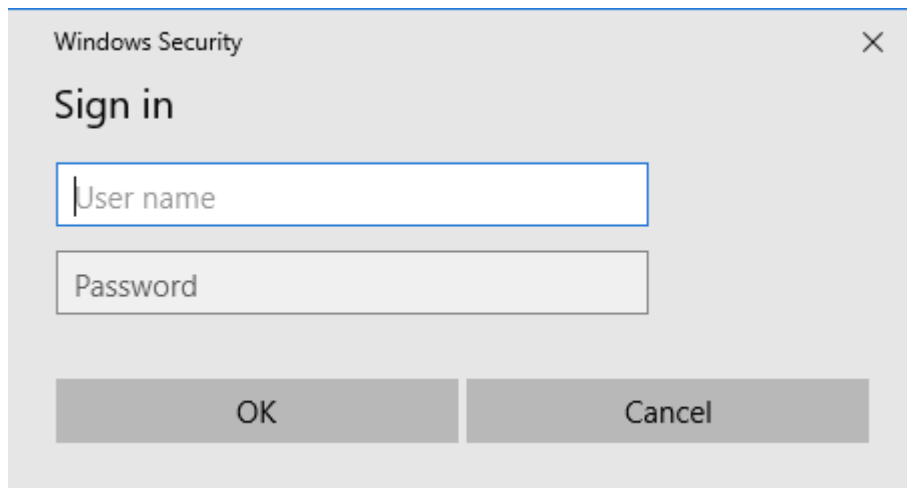

Step 10:

Step 11:

Click OK and on the screen select: Advanced settings that opens the following details.

Step 12:

Step 13:

Step 14:

Step 15:

Step 16:

Step 17:

You are now connected with the location provided by BlackGATE.