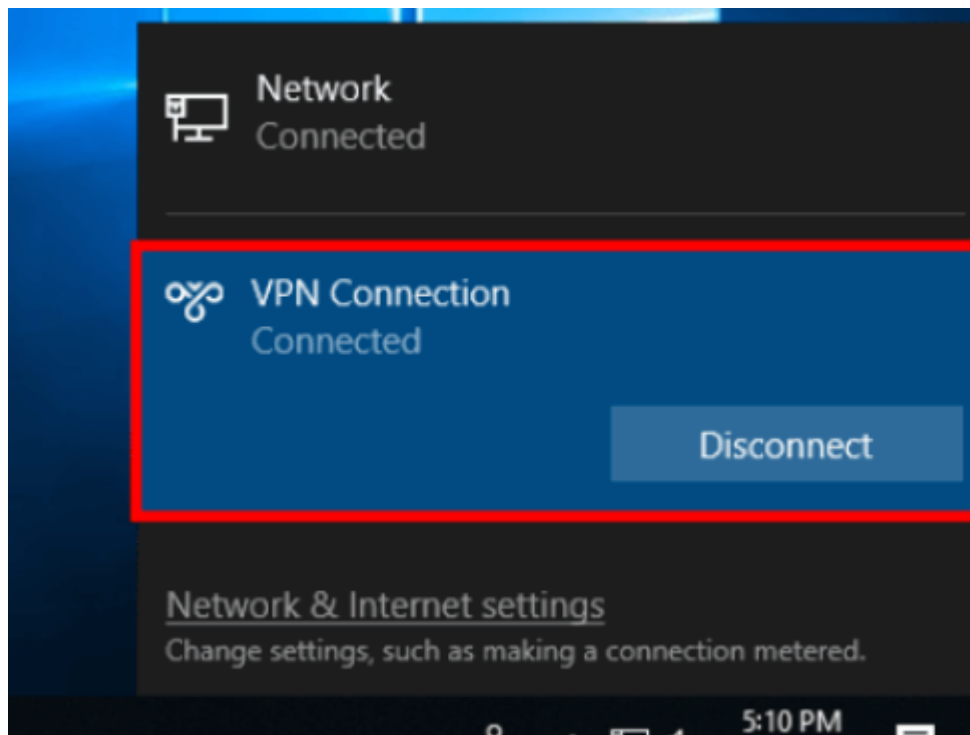

Step 10:

Step 11:

Click OK and on the screen select: Advanced settings that opens the following details.

Step 12:

Step 13:

Step 14:

Step 15:

Step 16:

Step 17:

You are now connected with the location provided by BlackGATE.