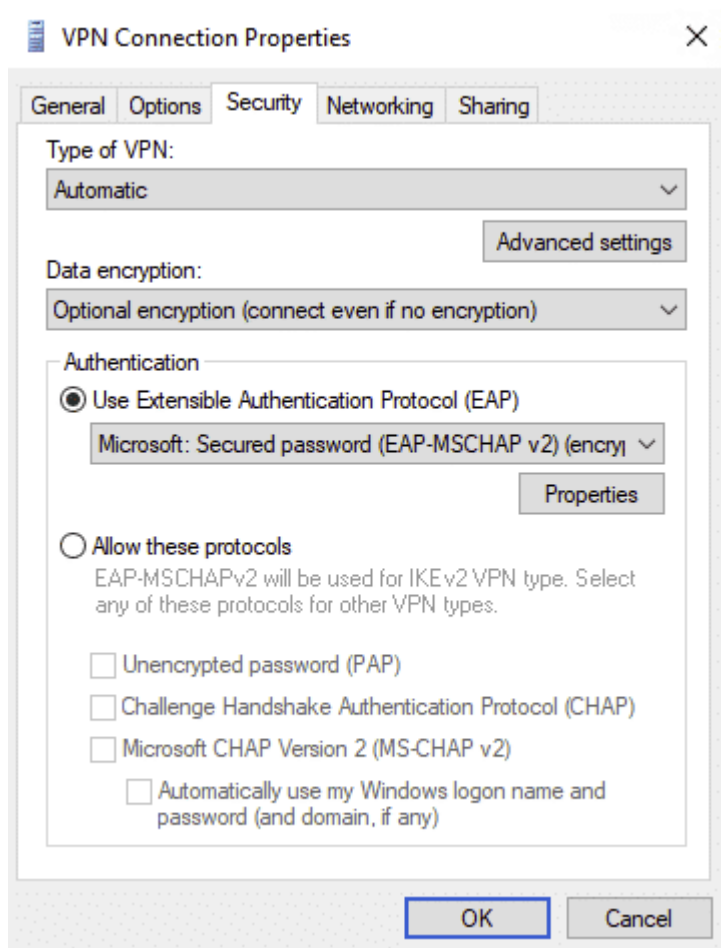

## VPN

Tina Ooms - Hanemaaijer - 2025-08-14 - [Internetverbindingen](#)

This is a manual to connect to a location VPN with details provided by BlackGATE.

### Step 2:

Step 3:

Step 4:

Step 5:

Step 6:

Step 7:

Step 8:

Step 9:

Step 10:

Step 11:

Click OK and on the screen select: Advanced settings that opens the following details.

Step 12:

Step 13:

Step 14:

Step 15:

Step 16:

Step 17:

You are now connected with the location provided by BlackGATE.