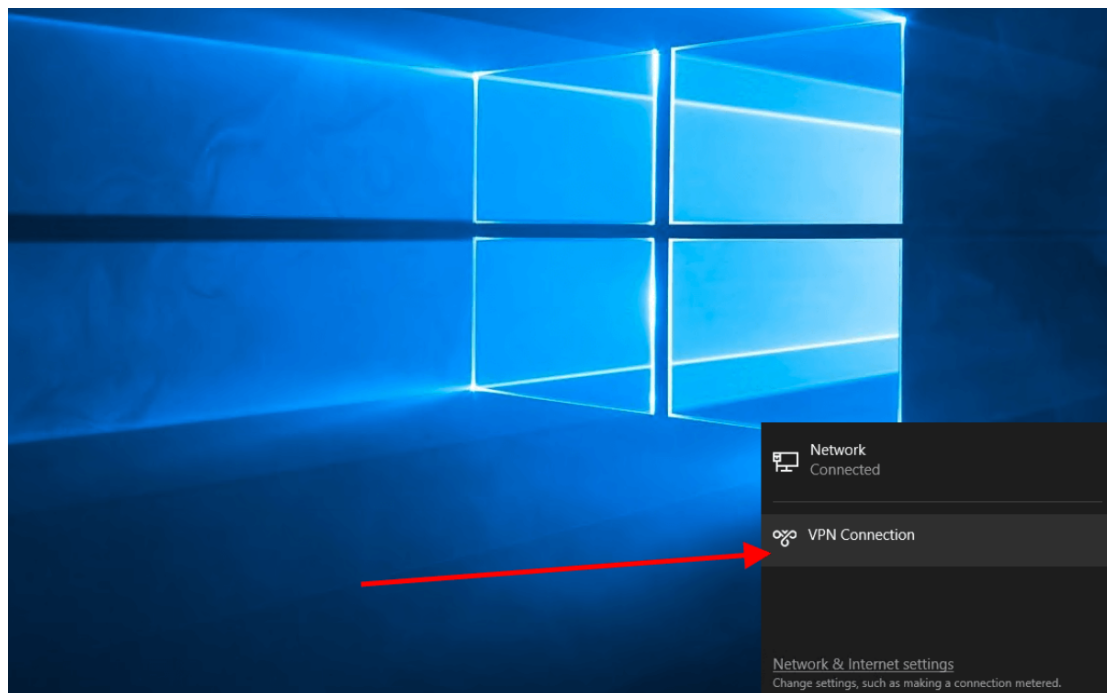

Step 10:

Step 11:

Click OK and on the screen select: Advanced settings that opens the following details.

Step 12:

Step 13:

Step 14:

Step 15:

Step 16:

Step 17:

You are now connected with the location provided by BlackGATE.